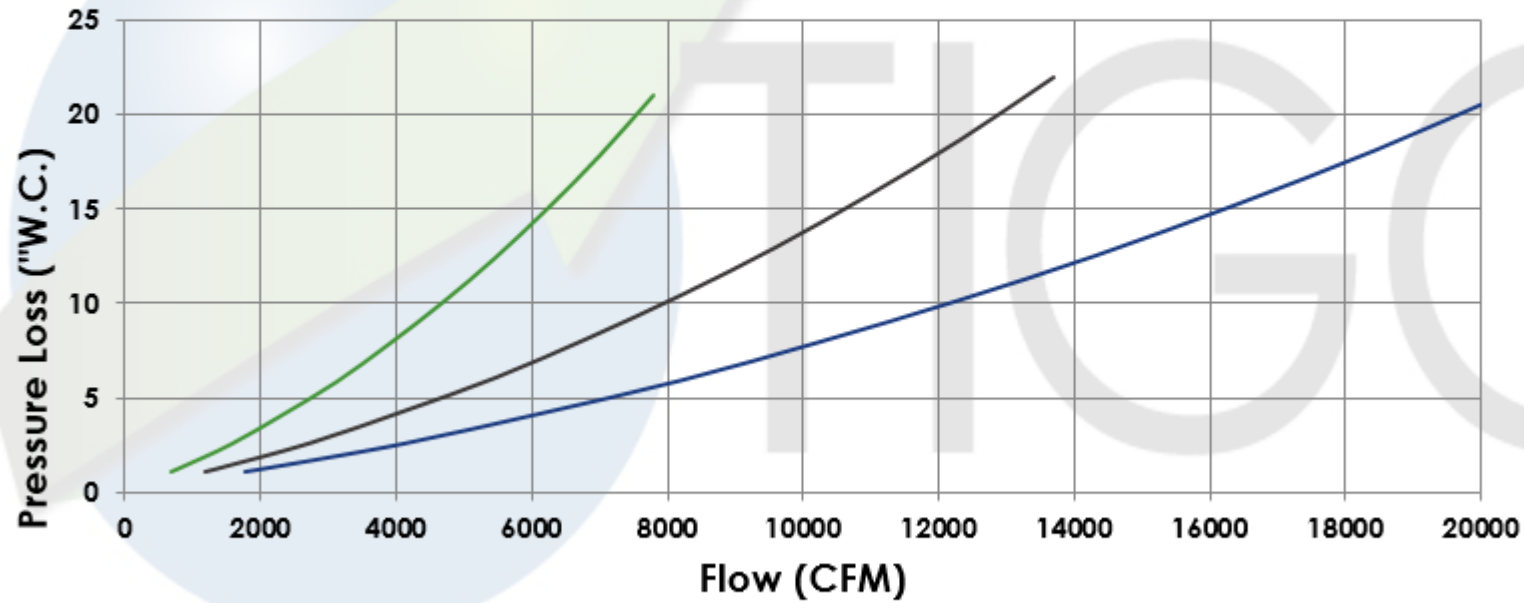

## NIXTOX Box Adsorber Pressure Loss vs Flow Rate TIGG 5CC (0408) GAC